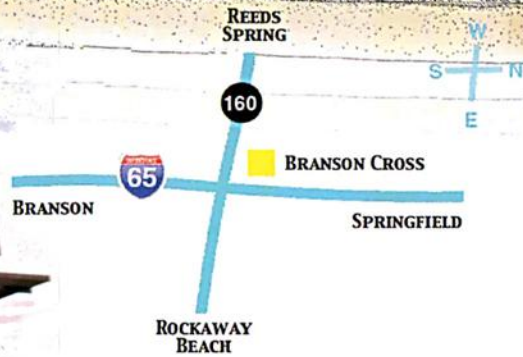

Something Monumental is Coming.

Let's Build it Together.

WWW.IMAGESATTHECROSS.ORG

© 2010 Images At The Cross. All rights reserved.