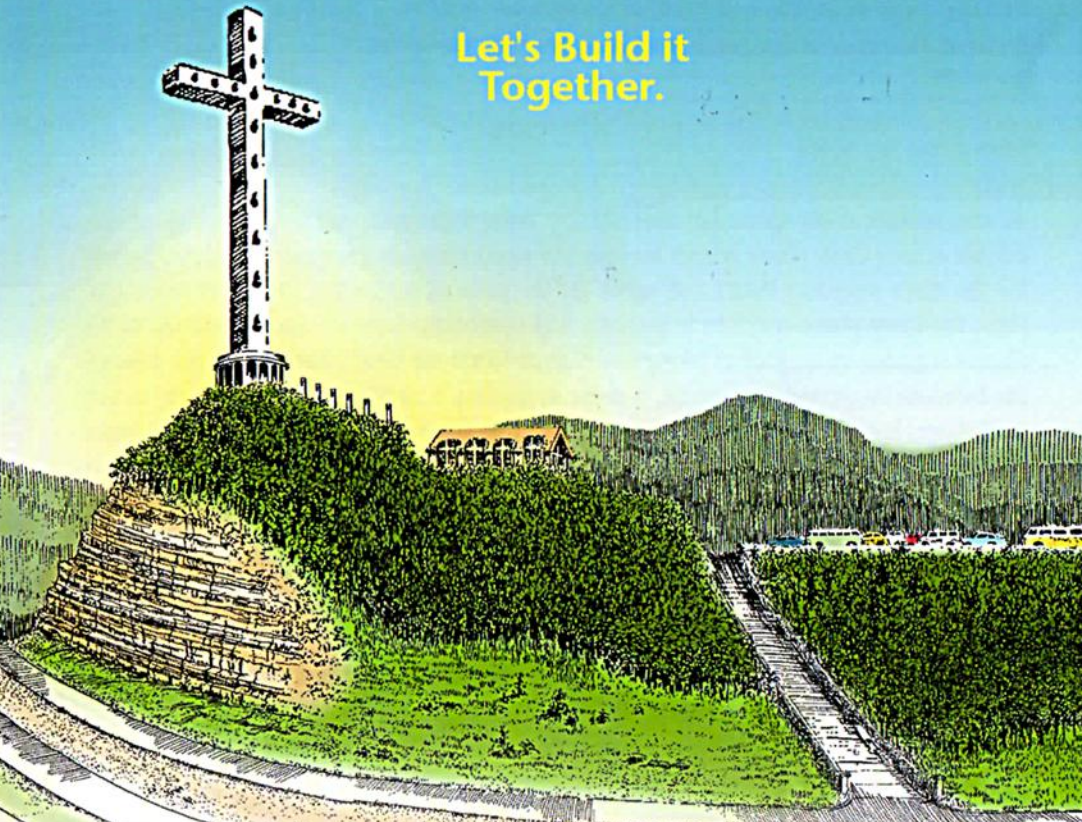

CHOOSE YOUR LEVEL OF RECOGNITION AND LASTING LEGACY

- BELIEVER IN THE CROSS** \$1,000
 - Your Gold Wall Inscription In The Cross Rotunda Foyer
- SHEPHERD OF THE CROSS** \$5,000
 - Your Inscription on a Granite Paver Located In The Rotunda Foyer
- PILLAR OF THE CROSS** \$10,000
 - Your Section Of A Personalized Pillar Located At The Base Of The Cross
- SERVANT OF THE CROSS** \$15,000
 - You, Your Family or Company's Section Of A Personalized Light Stand
- SAINT OF THE CROSS** \$150,000
 - Your Personalized Inscription In One Section Of The Twin Elevators
- ANGEL OF THE CROSS** \$1,500,000
 - An Entire Floor Of The 20 Stories Is Dedicated To You, Our Angels

Please send your financial donations to: Images at the Cross
4180 U.S. 65 North
Walnut Shade, MO 65771

For additional details please call: Kerry Brown,
Executive Director
513-578-9916

WWW.BRANSONCROSS.COM

Something Monumental is Coming.

Let's Build it Together.

WWW.IMAGESATTHECROSS.ORG

© 2010 Images At The Cross. All rights reserved.

WWW.BRANSONCROSS.COM